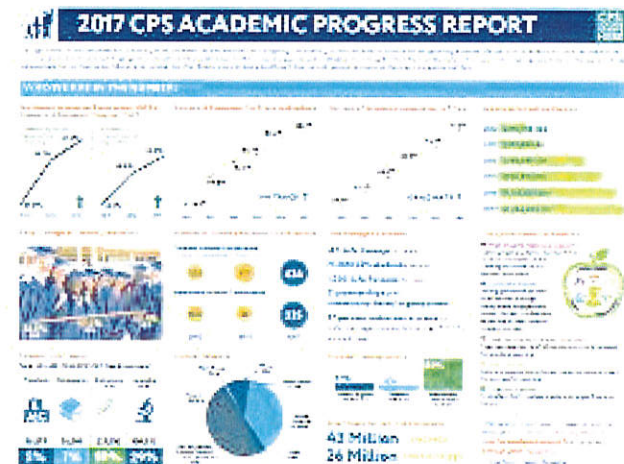

CHICAGO PUBLIC SCHOOLS STATE OF THE NETWORK

[PUBLIC MEETING NOTICE]

Each year, Chicago Public Schools offers parents and other school stakeholders a unique opportunity to engage with regional support teams called, Networks. Each school within CPS falls within 1 of 13 Network boundaries. Networks provide coaching, support, and compliance monitoring to strengthen overall school quality. Network 12 supports thirty-five schools that reside between Lake Michigan to the Dan Ryan, and 6700 south to 9800 south.

This Session will Feature:

- Presentation about school ratings
- Learn about local school performance
- Interface with Network 12 Leadership
- Get tips to strengthen in-home learning

MARCH 10, 2018

9:30A – 12P